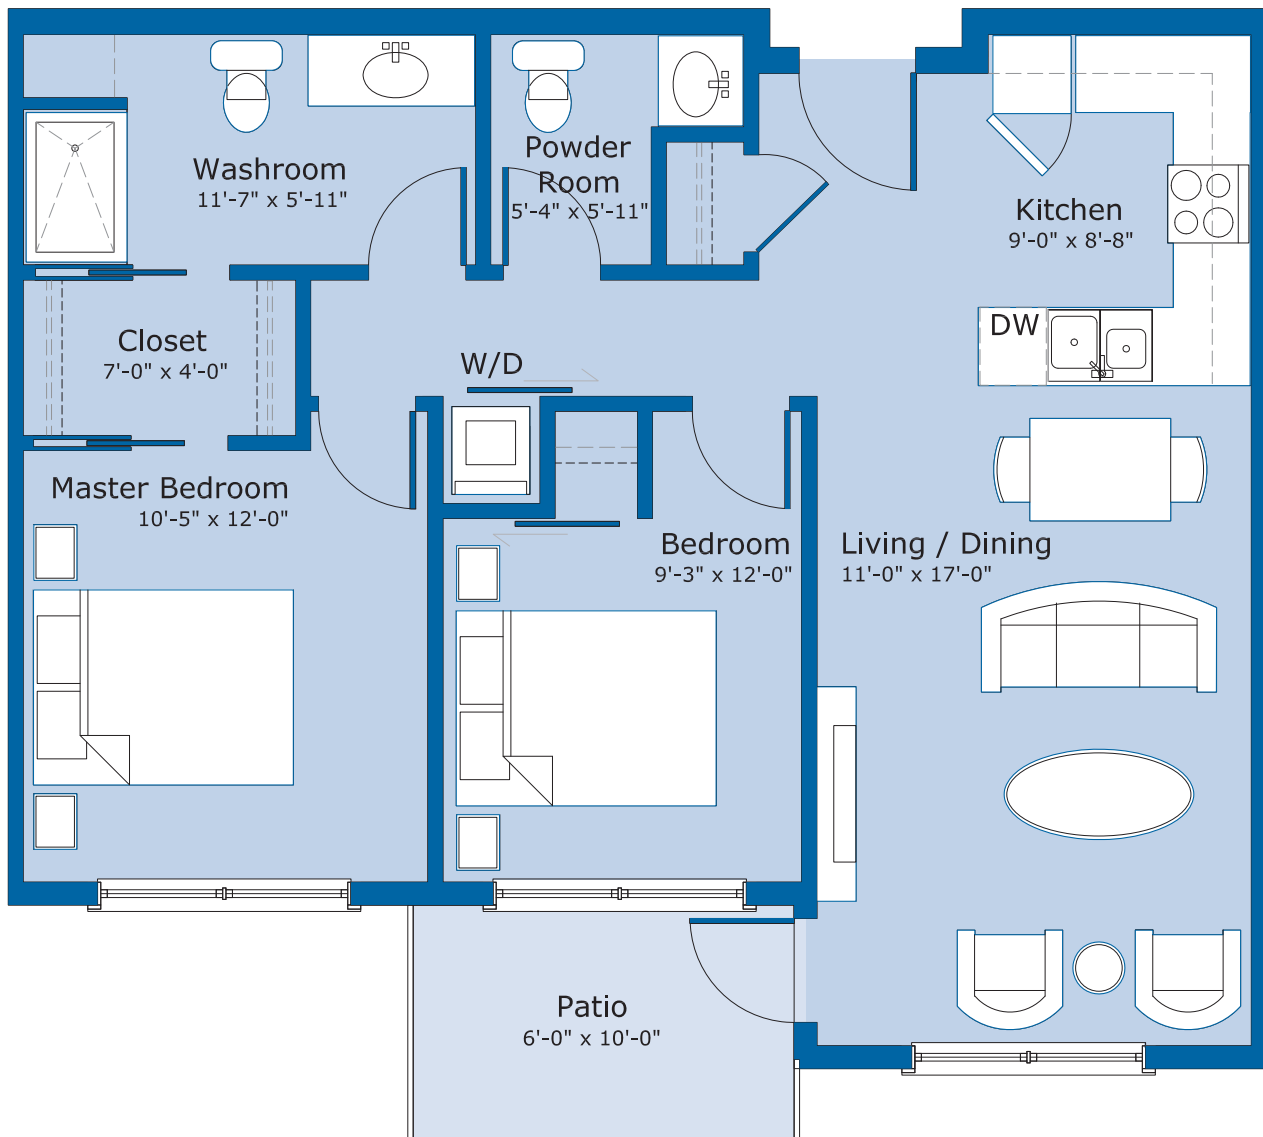

Mayfair

PART OF RIVERBEND
SENIORS COMMUNITY

KAMLOOPS

Call,
Amanda Billy
Mayfair Kamloops
Rental Manager
250-682-4378

Email: info@theriverbend.com
www.TheRiverBend.com

Two-Bedroom Rental Suite

Two bedroom suites are approximately 779 sq. ft.

Sample floorplan, sizes are approximate.