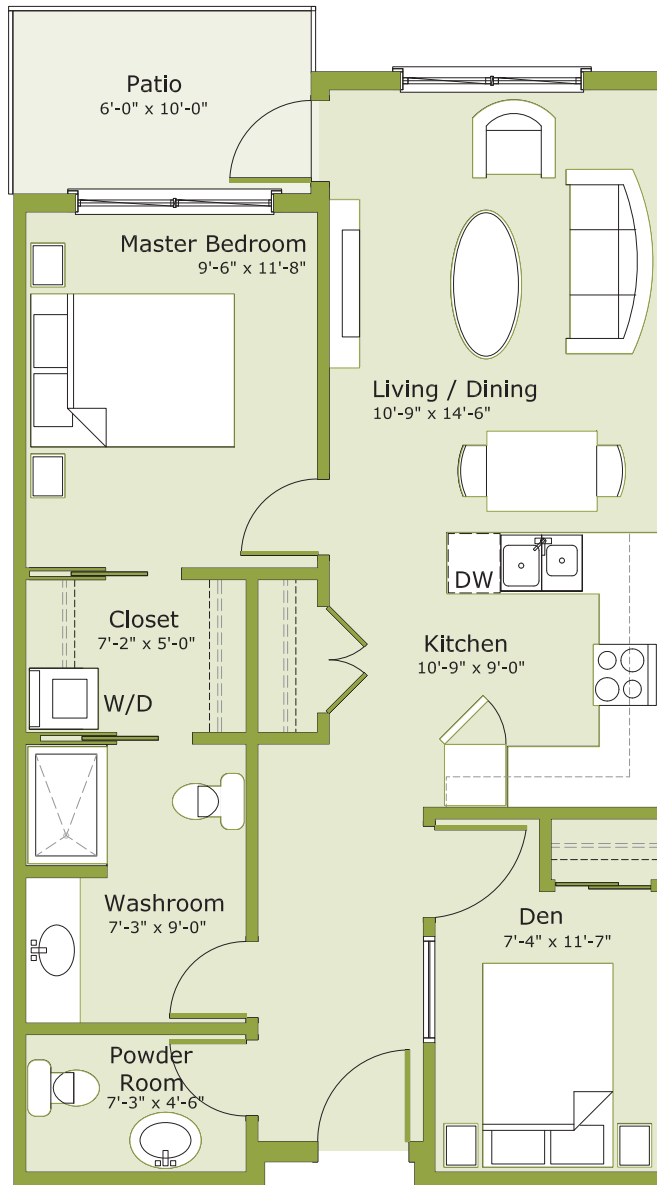

Mayfair

PART OF RIVERBEND
SENIORS COMMUNITY

KAMLOOPS

Call,
Amanda Billy
Mayfair Kamloops
Rental Manager
250-682-4378

Email: info@theriverbend.com
www.TheRiverBend.com

One-Bedroom & Den Rental Suite

One bedroom & den suites are approximately 739 sq. ft.

Sample floorplan, sizes are approximate.