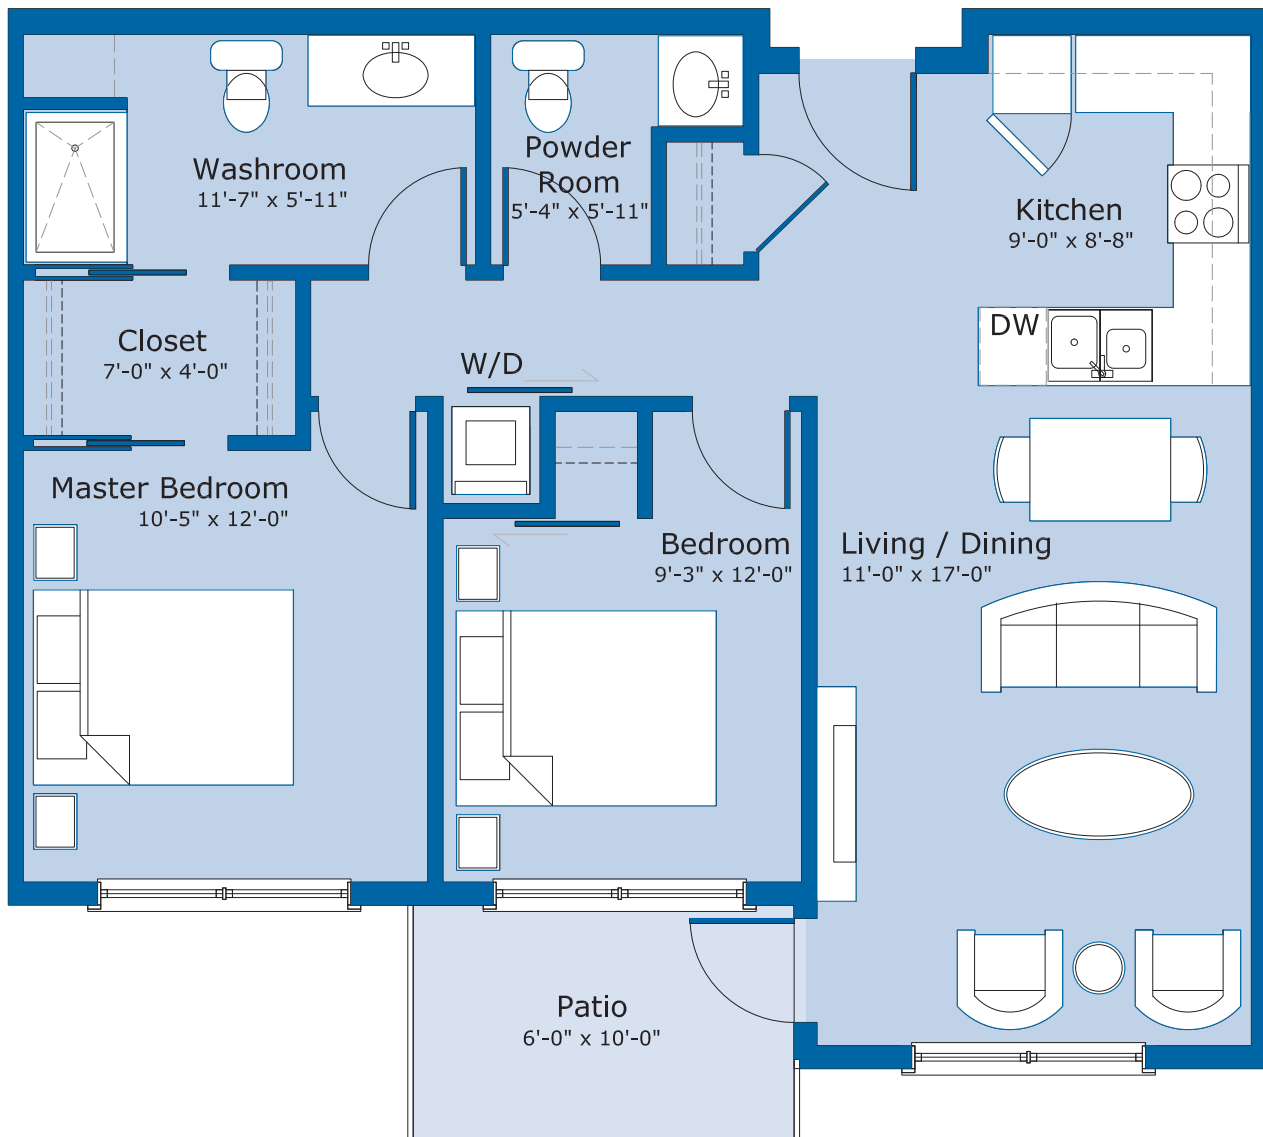

## Two-Bedroom Rental Suite

Two bedroom suites are approximately 779 sq. ft.

Sample floorplan, sizes are approximate.