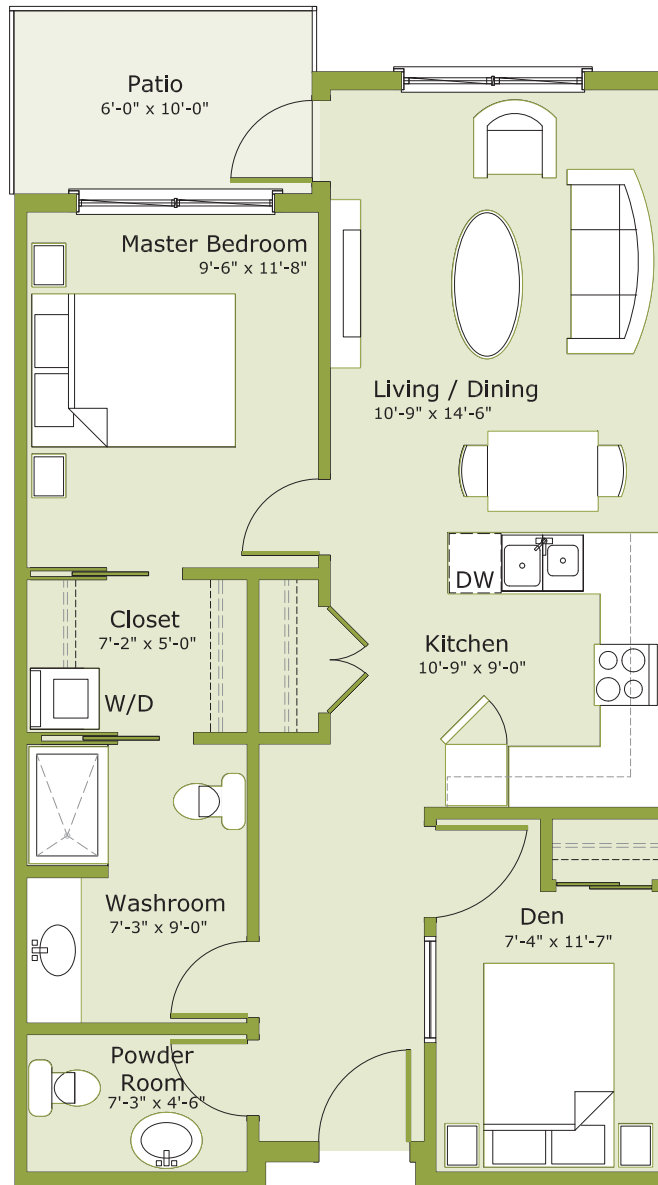

## One-Bedroom & Den Rental Suite

One bedroom & den suites are approximately 739 sq. ft.

Sample floorplan, sizes are approximate.