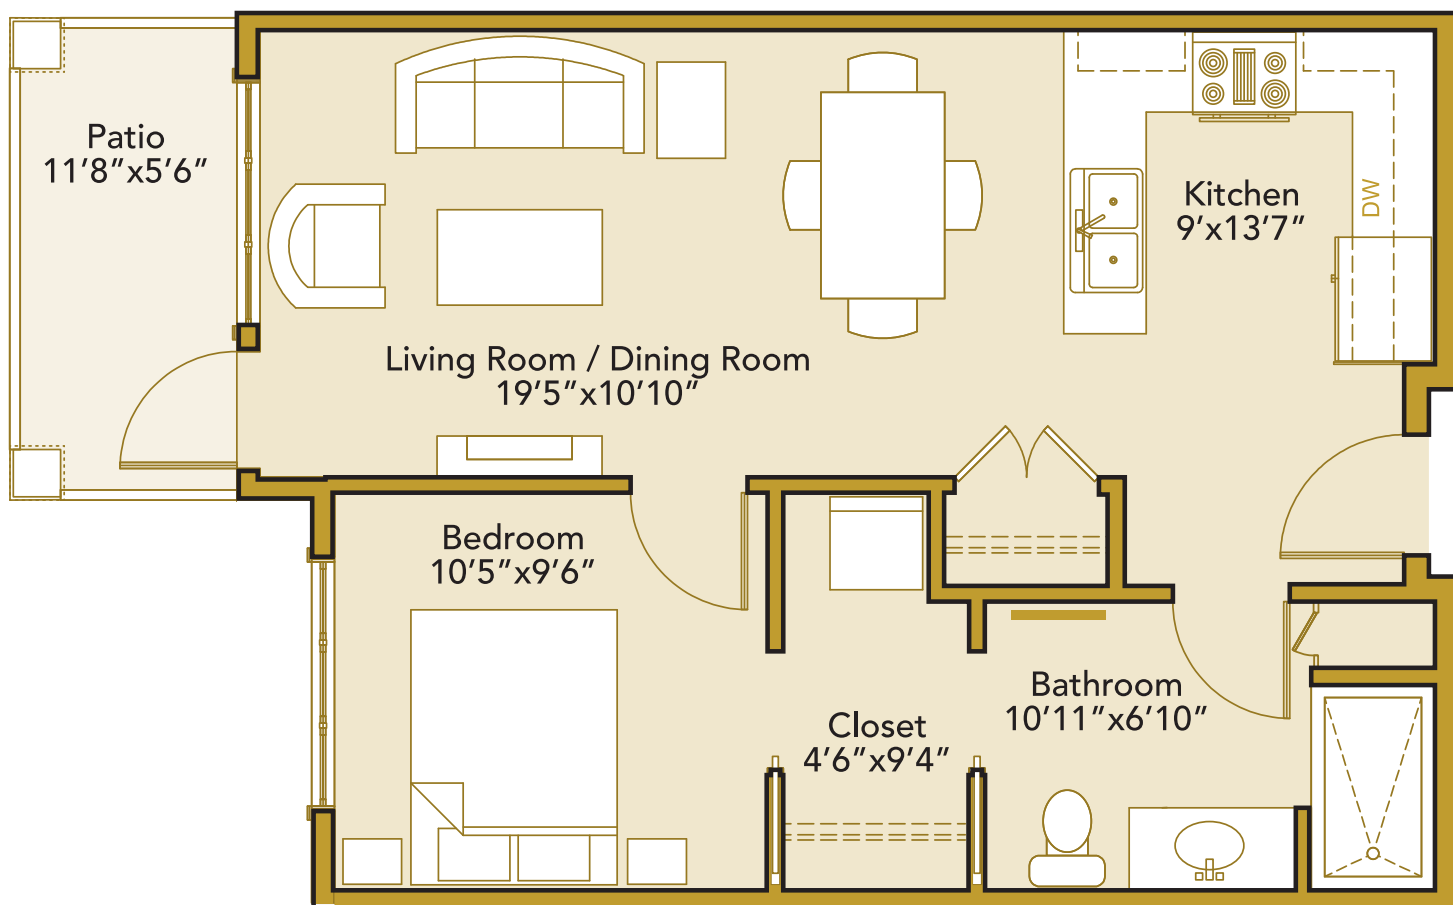

One bedroom suites are approximately 609 to 688 sq. ft.

Sample floorplan, sizes are approximate.