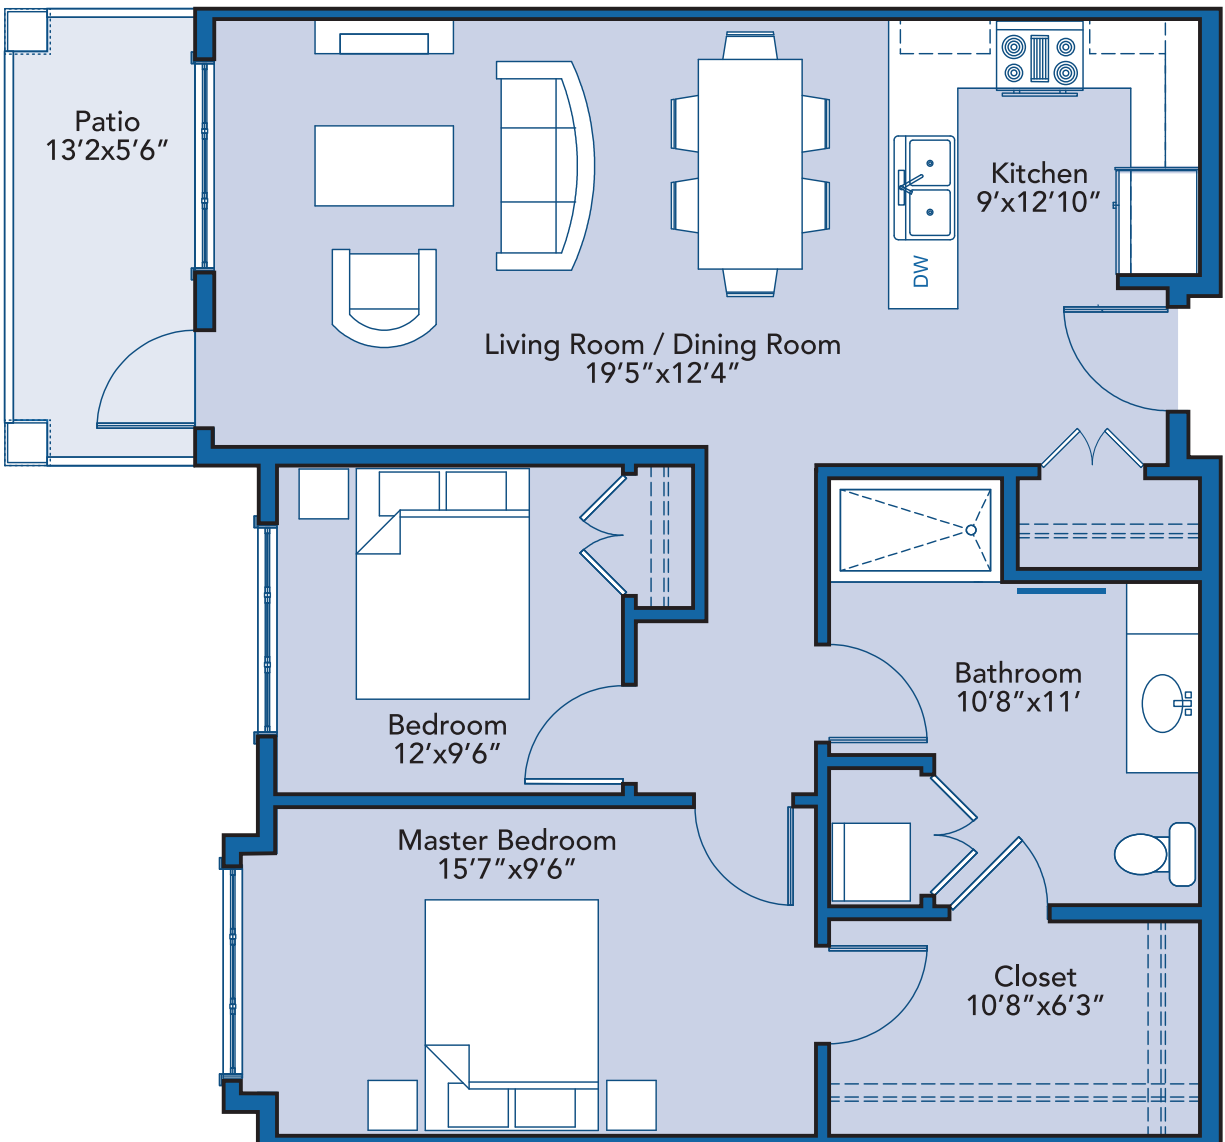

River Bend

SENIORS COMMUNITY

Call,
Judy Kehler
RiverBend Prince
George Rental Manager
250-640-8530

Email: judy@theriverbend.com
www.TheRiverBend.com

Two-Bedroom Rental Suite

Two bedroom suites are approximately 925 to 931 sq. ft.

Sample floorplan, sizes are approximate.