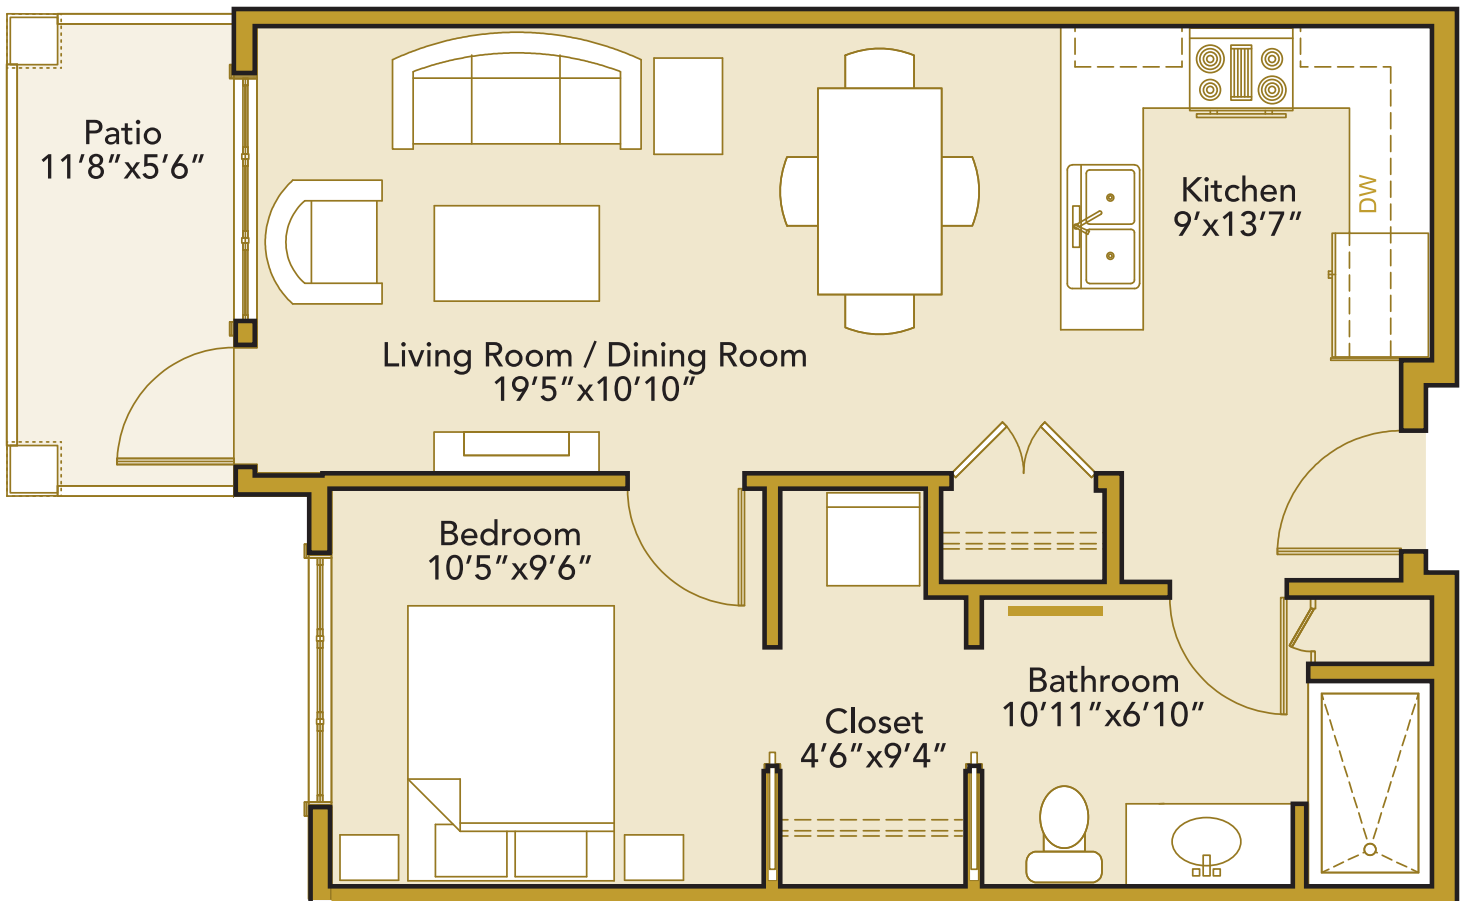

## One-Bedroom Rental Suite

One bedroom suites are approximately 609 to 688 sq. ft.

Sample floorplan, sizes are approximate.