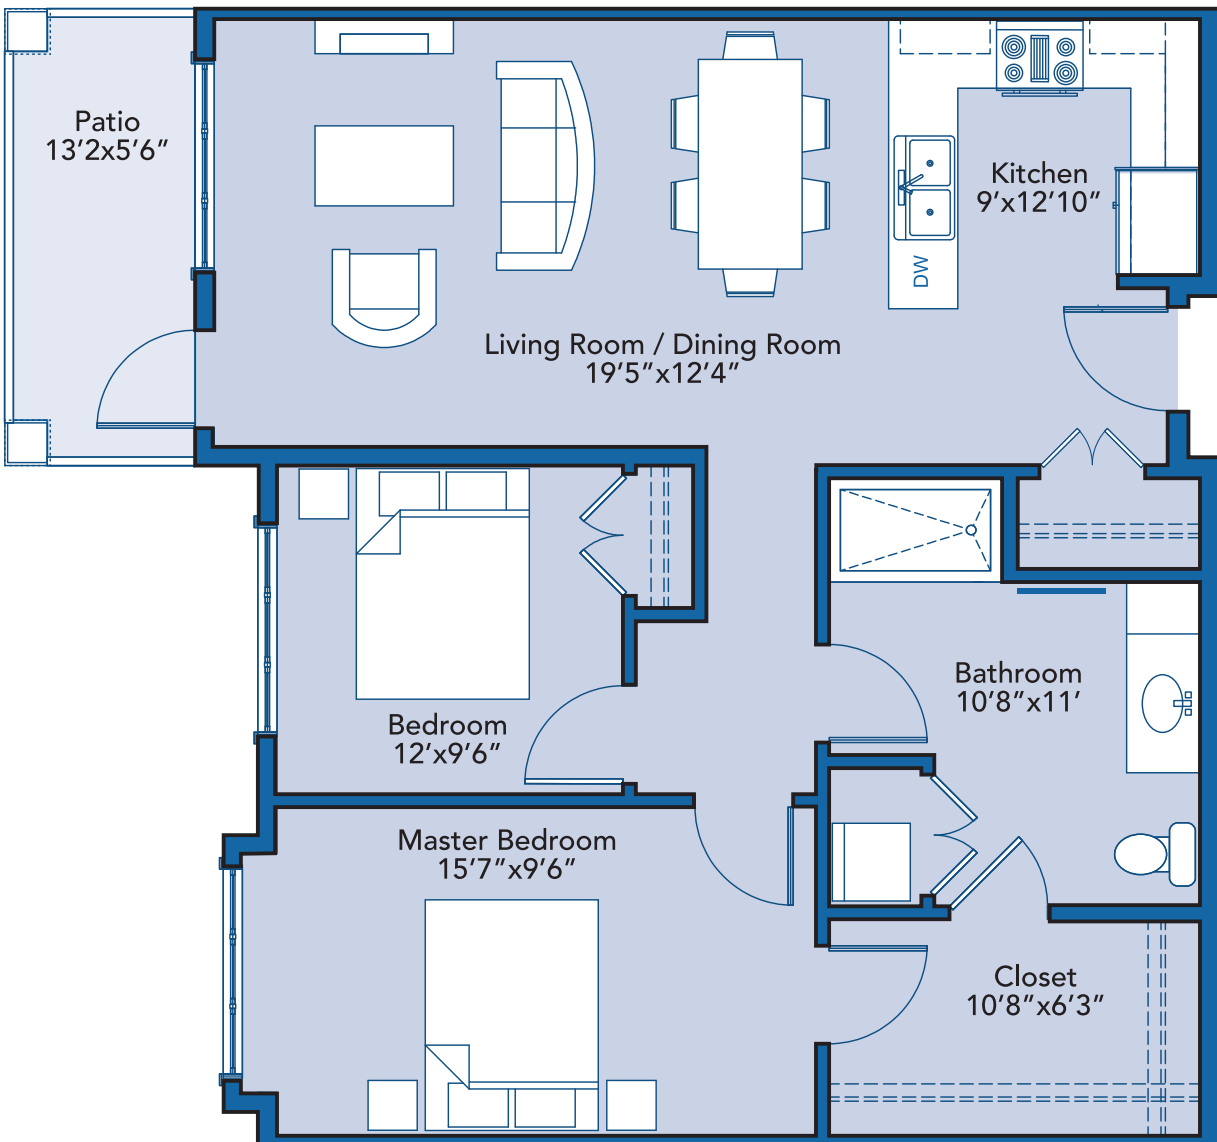

RiverBend

SENIORS COMMUNITY

Call,
Jacquie Robertson
RiverBend Kamloops
Rental Manager
250-682-4378

Email: jacquie@theriverbend.com
www.TheRiverBend.com

Two-Bedroom Rental Suite

Two bedroom suites are approximately 925 to 931 sq. ft.

Sample floorplan, sizes are approximate.