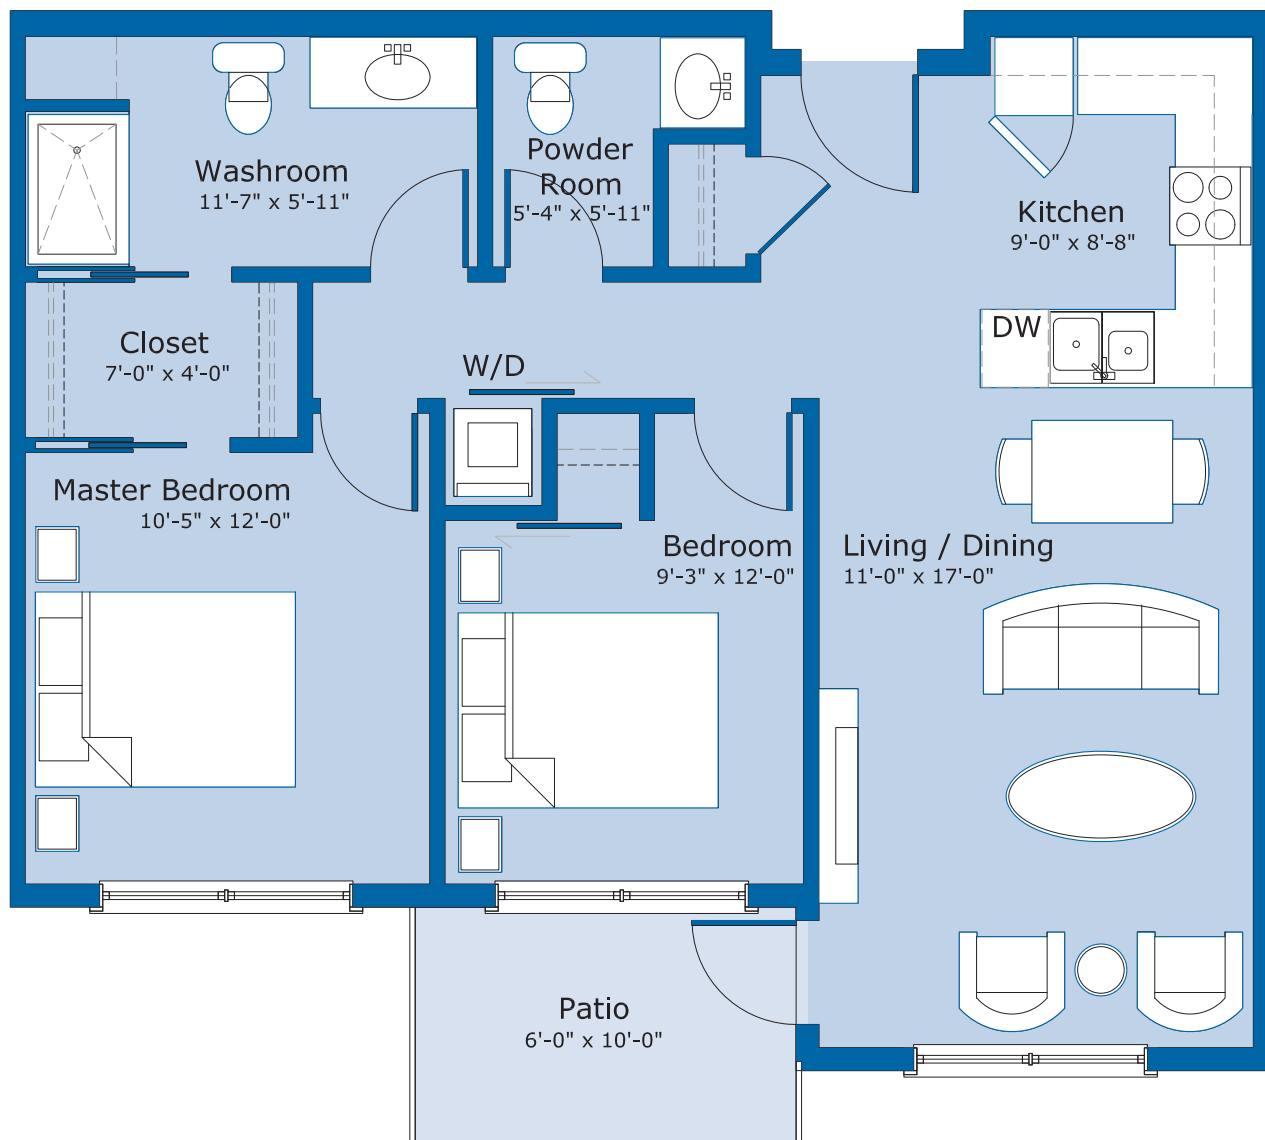

Mayfair

PART OF RIVERBEND
SENIORS COMMUNITY

Call,
Jacquie Robertson
Mayfair Kamloops
Rental Manager
250-682-4378

Email: jacquie@theriverbend.com
www.TheRiverBend.com

Two-Bedroom Rental Suite

Two bedroom suites are approximately 779 sq. ft.

Sample floorplan, sizes are approximate.