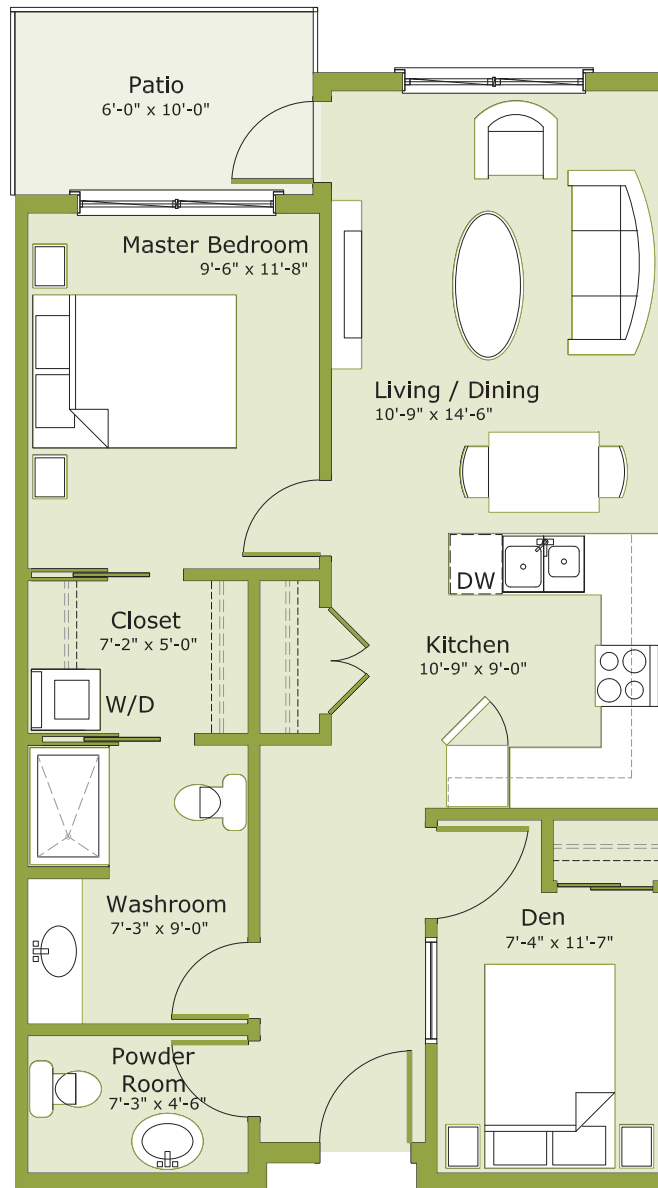

Mayfair

PART OF RIVERBEND
SENIORS COMMUNITY

Call,
Jacquie Robertson
Mayfair Kamloops
Rental Manager
250-682-4378

Email: jacquie@theriverbend.com
www.TheRiverBend.com

One-Bedroom & Den Rental Suite

One bedroom & den suites are approximately 739 sq. ft.

Sample floorplan, sizes are approximate.